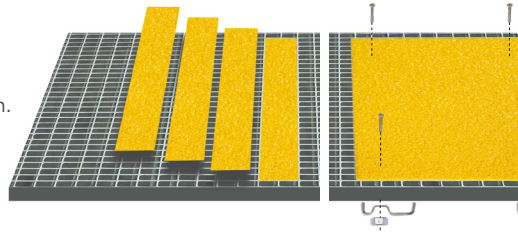

TRAX™ Anti-Slip Walkway Covers

TRAX™ Walkway Covers are lightweight yet incredibly strong anti-slip sheets that can be custom shaped or cut to almost any configuration. They are installed over your existing walkway surface providing a fast, permanent, and highly effective way to enhance safety and clearly delineate dedicated safe walkway ZONES.