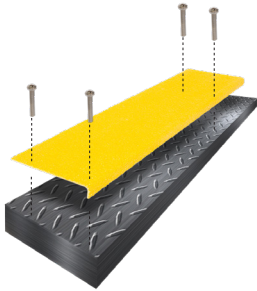

### Rung Covers

Completely eliminate the risk of slipping on smooth, bare ladder rungs with the simple installation of TRAX™ Anti-Slip Ladder Rung Covers, featuring a gritted surface that provides more grip for hands or feet, whether dry or wet. These are available for both round and square rung designs.